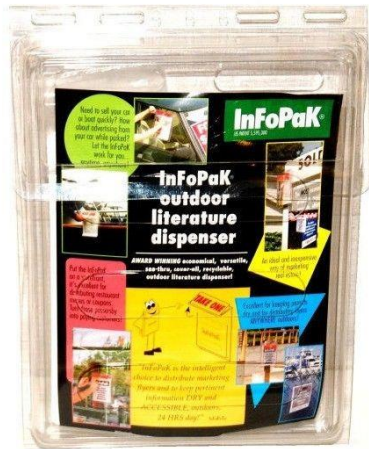

A-FRAME
\$22.00

Fits signs up to 24"x18"
Fits riders up to 24"x6"

DOUBLE RIDER
SIGN FRAME
\$32.00

Fits signs up to 24"x18"
Fits riders up to 24"x6"

FLYER BOXES & STANDS

LIGHTWEIGHT
INFOPAK
\$6.50

SUPREME OUTDOOR
FLYER BOX
\$16.50