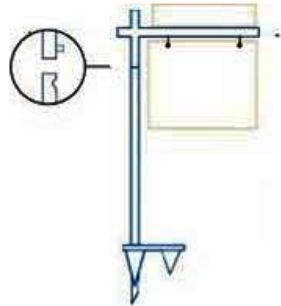

ONE-PIECE A-FRAME
\$26.00

SHOE COVERS
\$0.45/PAIR

SIGN HOLDERS & POSTS

METAL T-TOP
\$35.00

Fits signs up to 24"x18"
Fits riders up to 24"x6"

VINYL POST
\$81.00

Fits signs up to 24"x36"
Fits riders up to 24"x6"
Special Order Black \$98

A-FRAME
\$22.00

Fits signs up to 24"x18"
Fits riders up to 24"x6"

DOUBLE RIDER
SIGN FRAME
\$32.00

Fits signs up to 24"x18"
Fits riders up to 24"x6"

FLYER BOXES & STANDS

LIGHTWEIGHT
INFOPAK
\$6.50

SUPREME OUTDOOR
FLYER BOX
\$16.50