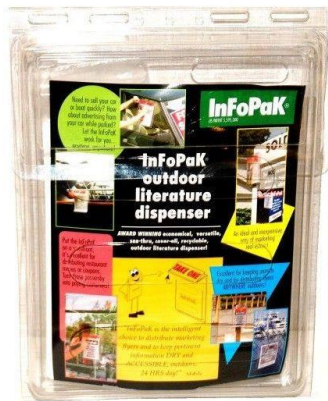

FLYER BOXES & STANDS

LIGHTWEIGHT
INFOPAK

$5.50

SUPREME OUTDOOR
BROCHURE BOX

$14.00

INDOOR HOUSE
FLYER STAND

$7.00

FLYER BOX ON 48"
METAL STAKE

$16.00