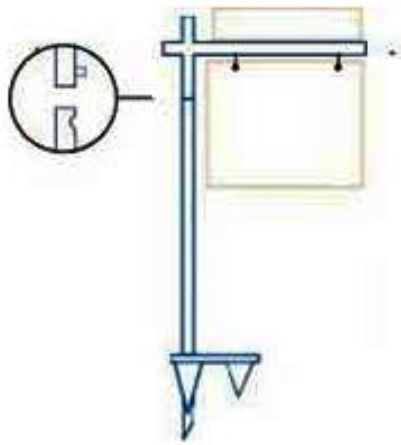

SIGN HOLDERS AND POSTS

METAL T-TOP

$23.00

Fits signs up to 24"x18"

Fits riders up to 24"x6"