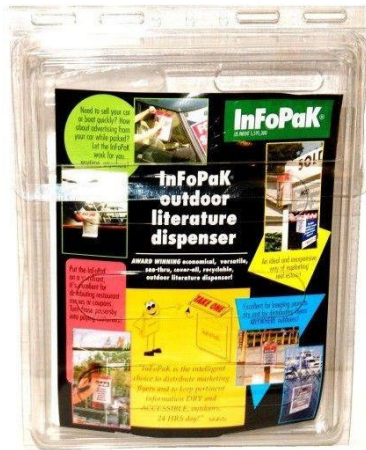

- Overall Height: 72"
- Post Size: True 4" x 4"
- Arm Size: 2" x 3 1/2" x 36"
- Sign Panel: 24x18" or 24x36"
- Sign Rider: 24x6"
- Drilled at 16" on center

OPEN HOUSE PVC
A-FRAME
\$32.25

METAL A-FRAME
\$26

- Overall Height: 32"
- Sign Panel: 24x18 or 24x24
- Sign Rider: 6x18 or 6x24
- Drilled at 16" on center

DOUBLE RIDER
SIGN FRAME
\$36

- Overall Height: 47"
- Sign Panel: 24x18"
- Sign Rider (2): 6x24"

*Most items have a purchase limit of 5 per transaction.

FLYER BOXES & STANDS

**INFOPAK
\$6.50**

**SUPREME OUTDOOR
FLYER BOX
\$23.75**

**INDOOR
BROCHURE HOLDER
\$10.50**

**BROCHURE BOX
ON STAKE
\$21.50**

ACCESSORIES

<p>U-CLIP \$1.25</p> 	<p>RIDER HOOK \$0.80 (EACH)</p> 	<p>VINYL POST REPLACEMENT STAKE \$40.00</p> 	<p>STICKER \$0.80</p> <p>UNDER CONTRACT</p> <p>SOLD</p> <p>REDUCED PRICE</p>	<p>MAGNET \$2.75</p>
--	---	--	---	--