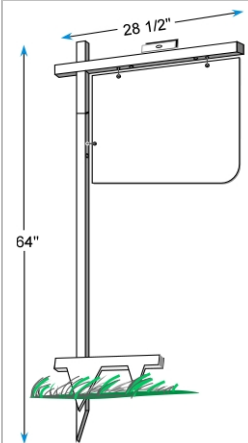

OPEN HOUSE PVC SIGN
24" L x 18" H x 1/8" D
\$8.75

CORREX SIGNS

DIRECTIONALS ARE DOUBLE-SIDED & PRINTED ON RECYCLABLE CORRUGATED PLASTIC

ARROW SHAPE
\$3.50

HOUSE SHAPE
\$3.50

WIRE STAND
\$3.00

SIGN HOLDERS & POSTS

*Signs and riders not included

METAL T-TOP
\$46

- Overall Height: 64"
- Post Size: True 1" x 1"
- Arm Size: 1" x 1" x 28"
- Sign Panel: 24x18, 24x24, 24x36
- Sign Rider: 6x24, 6x18, 6x36

WHITE VINYL POST
\$96.50

- Overall Height: 72"
- Post Size: True 4" x 4"
- Arm Size: 2" x 3 1/2" x 36"
- Sign Panel: 24x18" or 24x36"
- Sign Rider: 24x6"
- Drilled at 16" on center

OPEN HOUSE PVC
A-FRAME
\$32.25

METAL A-FRAME
\$26

- Overall Height: 32"
- Sign Panel: 24x18 or 24x24
- Sign Rider: 6x18 or 6x24
- Drilled at 16" on center

DOUBLE RIDER
SIGN FRAME
\$36

- Overall Height: 47"
- Sign Panel: 24x18"
- Sign Rider (2): 6x24"

*Most items have a purchase limit of 5 per transaction.